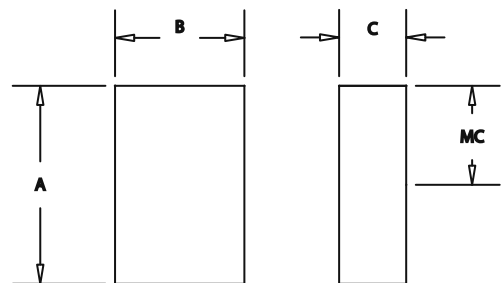

E1013 Series Wall Sconce

Pendant
Flush Mount
Wall Sconce
ADA Wall Sconce
Exterior

Dimensions				Lamping
A	B	C	MC	Incandescent
15.5	10	5.25	7.75	(2) 100W PAR38

* Contact factory for larger sizes and custom finishes.