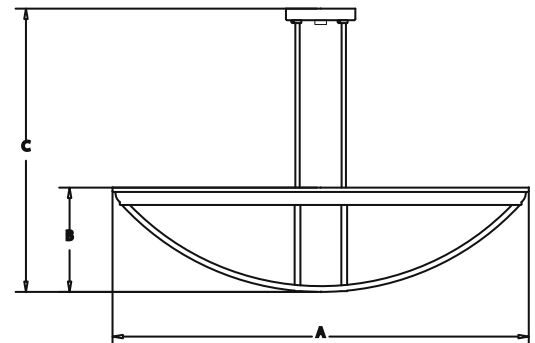

P1020 Series Pendant

Pendant

Flush Mount

Wall Sconce

ADA Wall Sconce

Exterior

Dimensions			Lamping		Approx. Weight	
A	B	C	Incandescent	Fluorescent	Incandescent	Fluorescent
24	8	24	(4) 100W A-19	(6) 26W TBX	24	27
27	9	24	(4) 100W A-19	(6) 26W TBX	32	34
36	9	24	(6) 150W A-21	(8) 26W TBX or 42W TBX	36	39

* Contact factory for sizes larger than 36" diameter and custom finishes.

* Contact factory for availability in LED lamping.